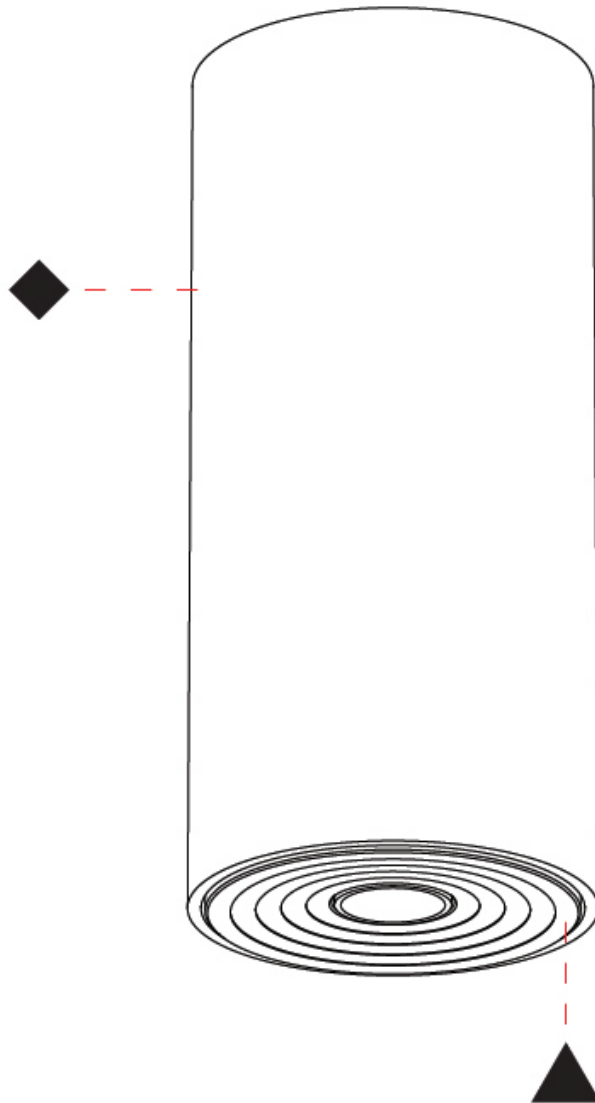

STUDIO COLLECTION 1 SURFACE

A3D373-

PROJECT _____

TYPE _____

SPECIFIER _____

QUANTITY _____

DATE _____

A