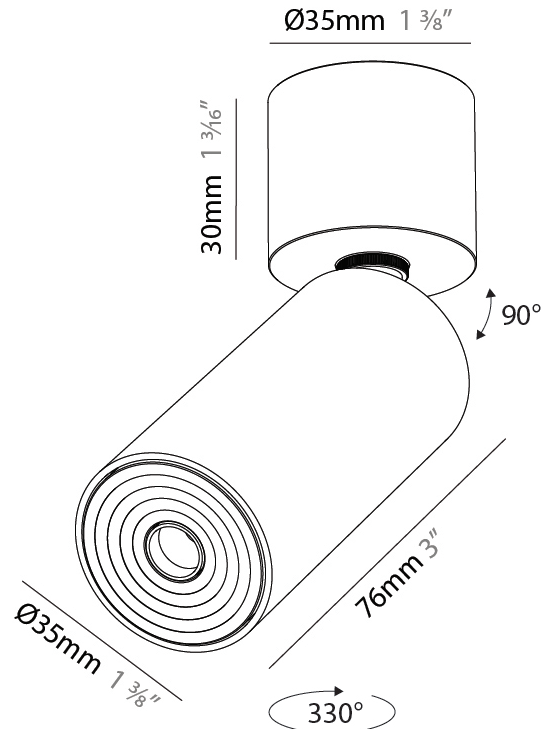

GENERAL

Series: Studio Collection
Subseries: Studio Collection 1
Partner: Prolicht
Division: Architectural
Installation: Surface
Product Type: Ceiling Surface
Mounting Location: Ceiling
Light Distribution: Direct

PHYSICAL

Aperture Sizes - Downlights: 1"
Shape: Cylinder
Diameter (mm): 35
Diameter (in): 1 3/8
Height (mm): 76
Height (in): 3
Weight (kg): 0.147
Fixture Finish: SSR / BKV / CWI / CRY / HAB / UFT / ITA / RUA / FTG / MYG / LOD / PUS / FRO / FUP / KIA / POP / BLS / SPG / MEY / GOH / CHC / COM / ABZ / JAG / OBR / MOS / ROR
Accent Finish: ALU / PBR
Fixture Material: Extruded Aluminum
Cut-out Measurements: er

ELECTRICAL

Lamp Type: LED (Zhaga Standard)
Input Wattage (W): 6
Total Output Wattage (W): 5.4
Dimming: Tri-Mode (Non-Dimming and Phase Dimming (120Vac only) and 0-10V Dimming)
Driver Included: No
Driver Location: Remote
Driver Type: Constant Current - Universal
Driver Class: Class 2
Housing: ENCP3
Input Voltage (V): 120 - 277
Constant Current (MA): 500

LED

Color Temperature (°K): 2700 / 3000 / 3500 / 4000
Max. Delivered Lumen (lm): 235 / 252 / 316 / 270
Nominal Lumen (lm): 372 / 399 / 500 / 427
CRI: >90 CRI
Lamp Life (hrs): 50000

OPTICAL

Beam Angle: 34 / 52
Adjustability: Rotational 330°; Tilt 90°

RATINGS AND CERTIFICATIONS

Certified By: CSA Certified to UL and CSA Standards
IP rating: IP40