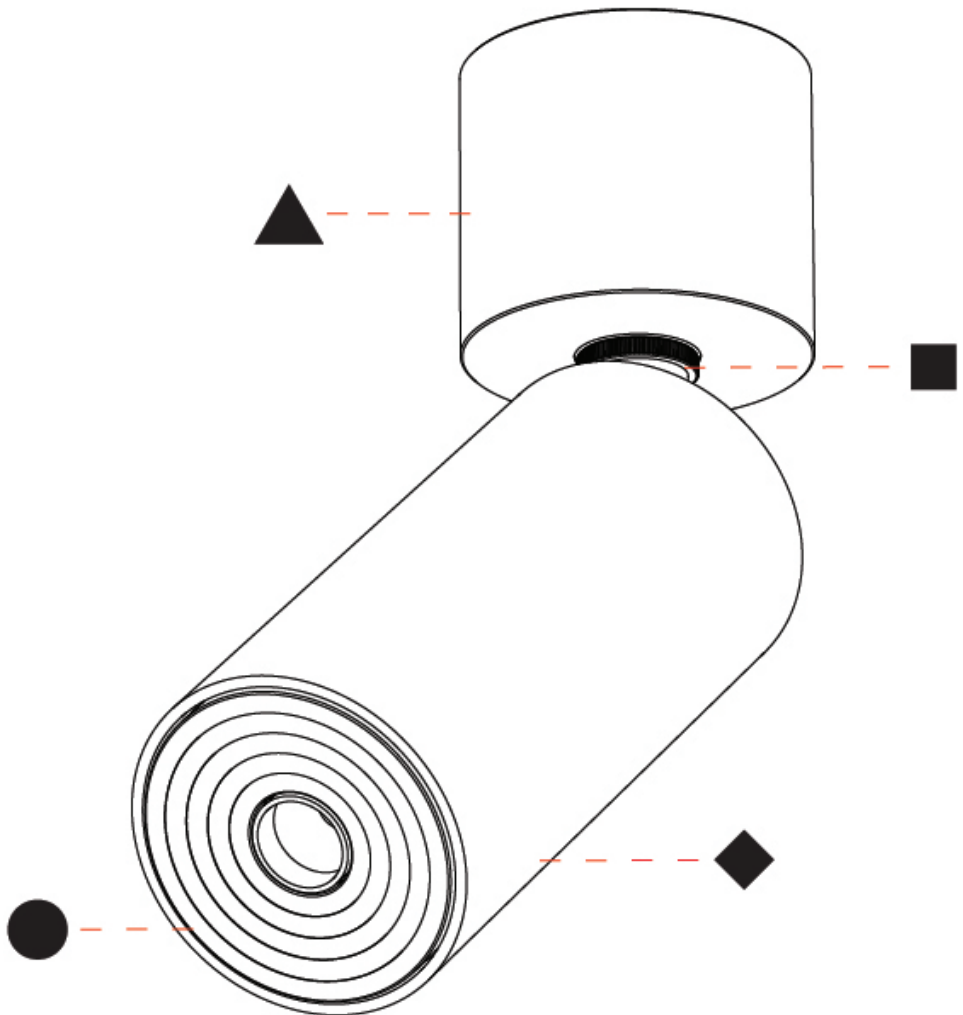

STUDIO COLLECTION 1 SURFACE

A3D375-

PROJECT	_____
TYPE	_____
SPECIFIER	_____
QUANTITY	_____
DATE	_____