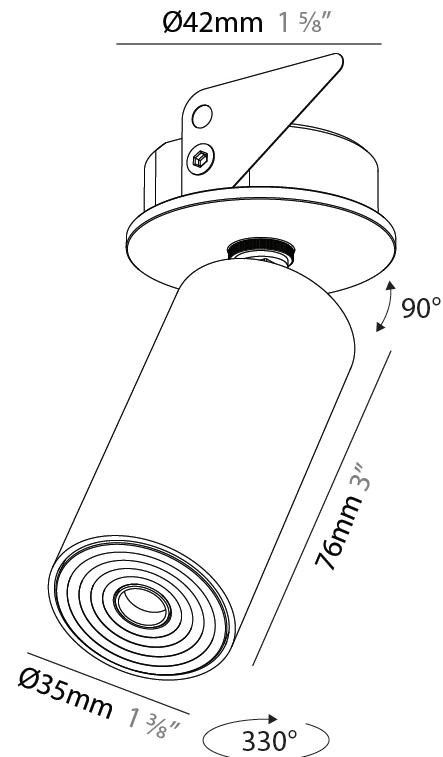

GENERAL

Series: Studio Collection
Subseries: Studio Collection 1
Partner: Prolicht
Division: Architectural
Installation: Recessed
Product Type: Spots
Mounting Location: Ceiling
Light Distribution: Direct

PHYSICAL

Aperture Sizes - Downlights: 1"
Shape: Cylinder
Diameter (mm): 35
Diameter (in): 1 3/8
Height (mm): 76
Height (in): 3
Min. Recessing Depth (mm): 40
Min. Recessing Depth (in): 1 5/8
Weight (kg): 0.157
Fixture Finish: SSR / BKV / CWI / CRY / HAB / UFT / ITA / RUA / FTG / MYG / LOD / PUS / FRO / FUP / KIA / POP / BLS / SPG / MEY / GOH / CHC / COM / ABZ / JAG / OBR / MOS / ROR
Accent Finish: ALU / PBR
Fixture Material: Extruded Aluminum
Cut-out Measurements: 45mm/1 3/4" Diameter

ELECTRICAL

Lamp Type: LED (Zhaga Standard)
Input Wattage (W): 6
Total Output Wattage (W): 5.4
Dimming: Tri-Mode (Non-Dimming and Phase Dimming (120Vac only) and 0-10V Dimming)
Driver Included: No
Driver Location: Remote
Driver Type: Constant Current - Universal
Driver Class: Class 2
Input Voltage (V): 120 - 277
Constant Current (MA): 500

LED

Color Temperature (*K): 2700 / 3000 / 3500 / 4000
Max. Delivered Lumen (lm): 235 / 252 / 316 / 270
Nominal Lumen (lm): 372 / 399 / 500 / 427
CRI: >90 CRI
Lamp Life (hrs): 50000

OPTICAL

Beam Angle: 34 / 52
Adjustability: Rotational 330°; Tilt 90°

RATINGS AND CERTIFICATIONS

Certified By: CSA Certified to UL and CSA Standards
IP rating: IP40